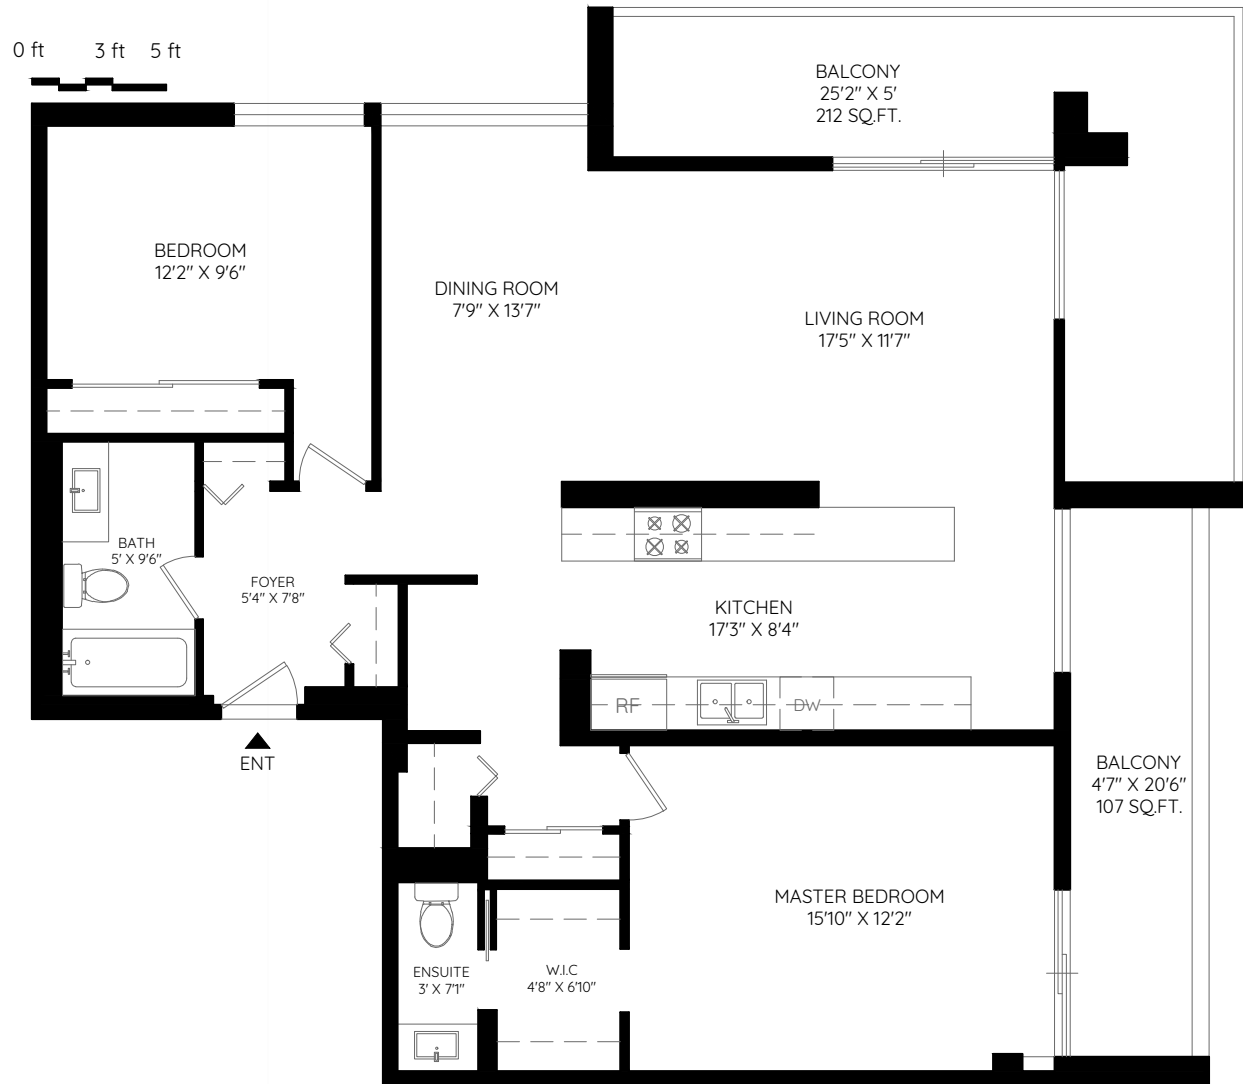

UNIT 1903 3737 BARTLETT COURT

BURNABY, BC

MAIN	1,201 SQ.FT.
TOTAL	1,201 SQ.FT.
BALCONY	212 SQ.FT.
BALCONY	107 SQ.FT.

CHARLOTTE CHANG

Personal Real Estate Corp.

604.817.8588

charlottechang@remax.net

www.charlotte-chang.com

MAIN
1,201 SQ.FT.
CEILING HEIGHT: 8'

The floor plan and the measurements are approximate and are to be used for advertising usage only. Not suitable for architectural or construction.
E&OE. © 2019 KEYPLAN Measuring Inc. keyplan.ca